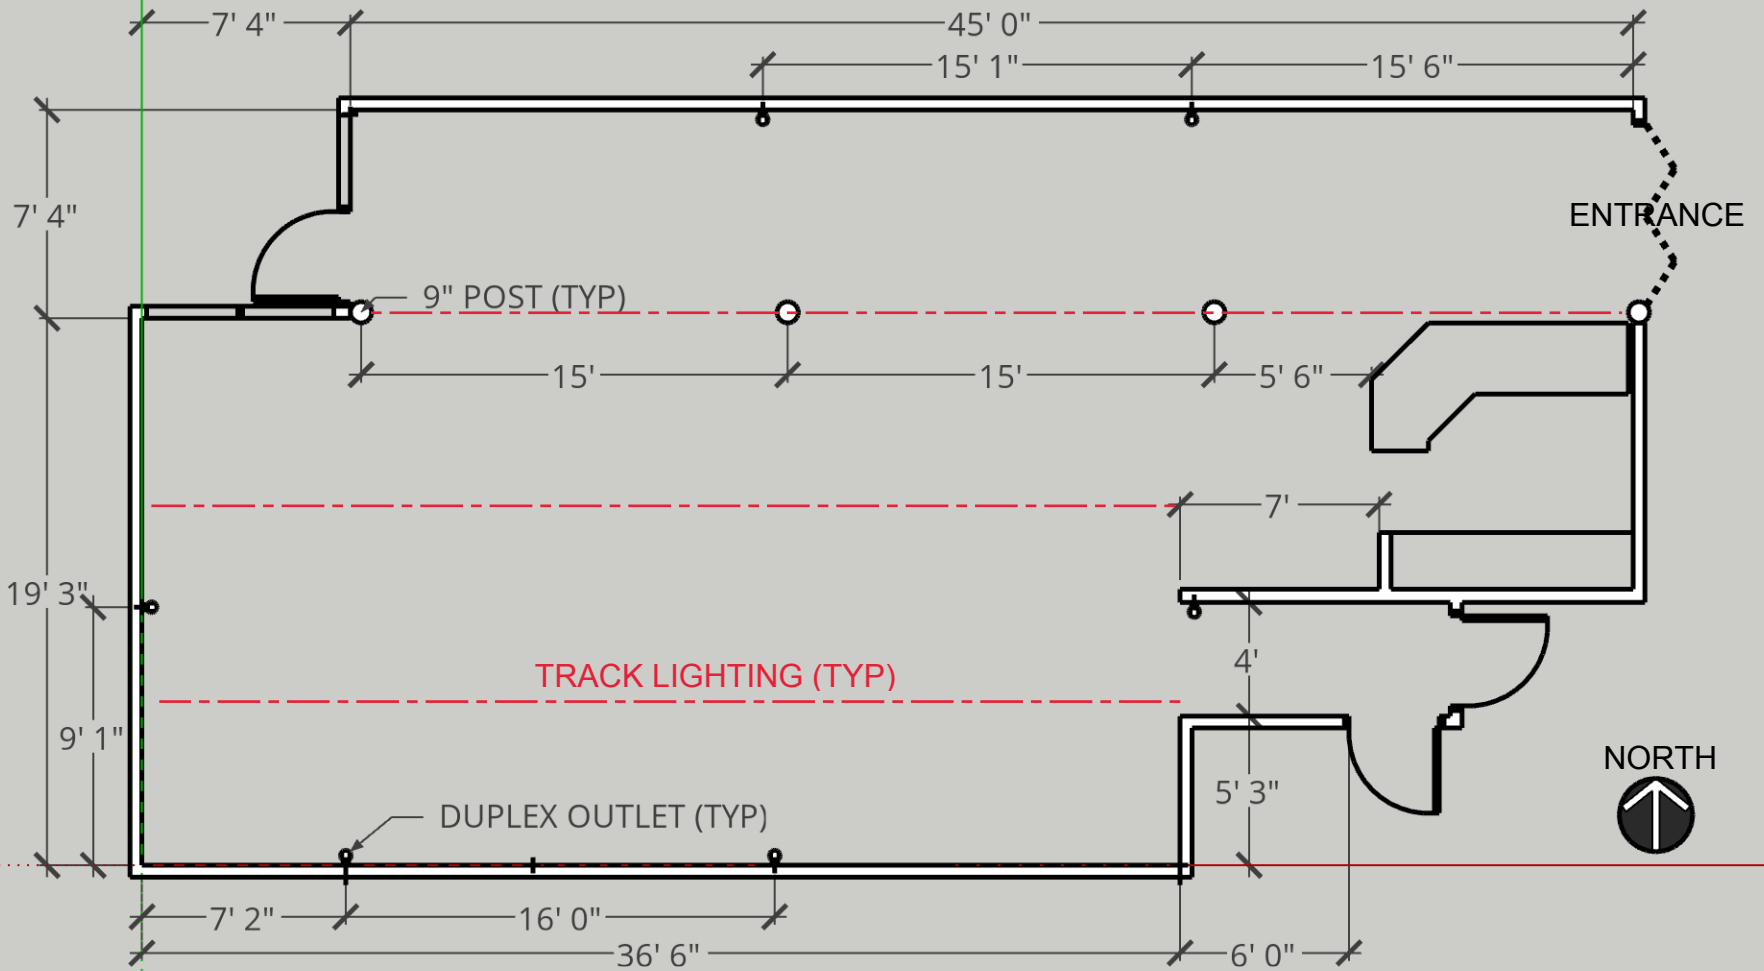

## NOTES

WALL HEIGHT APPROXIMATELY 10 FEET  
TRACK LIGHTING: APPROXIMATELY 30 CANS TOTAL